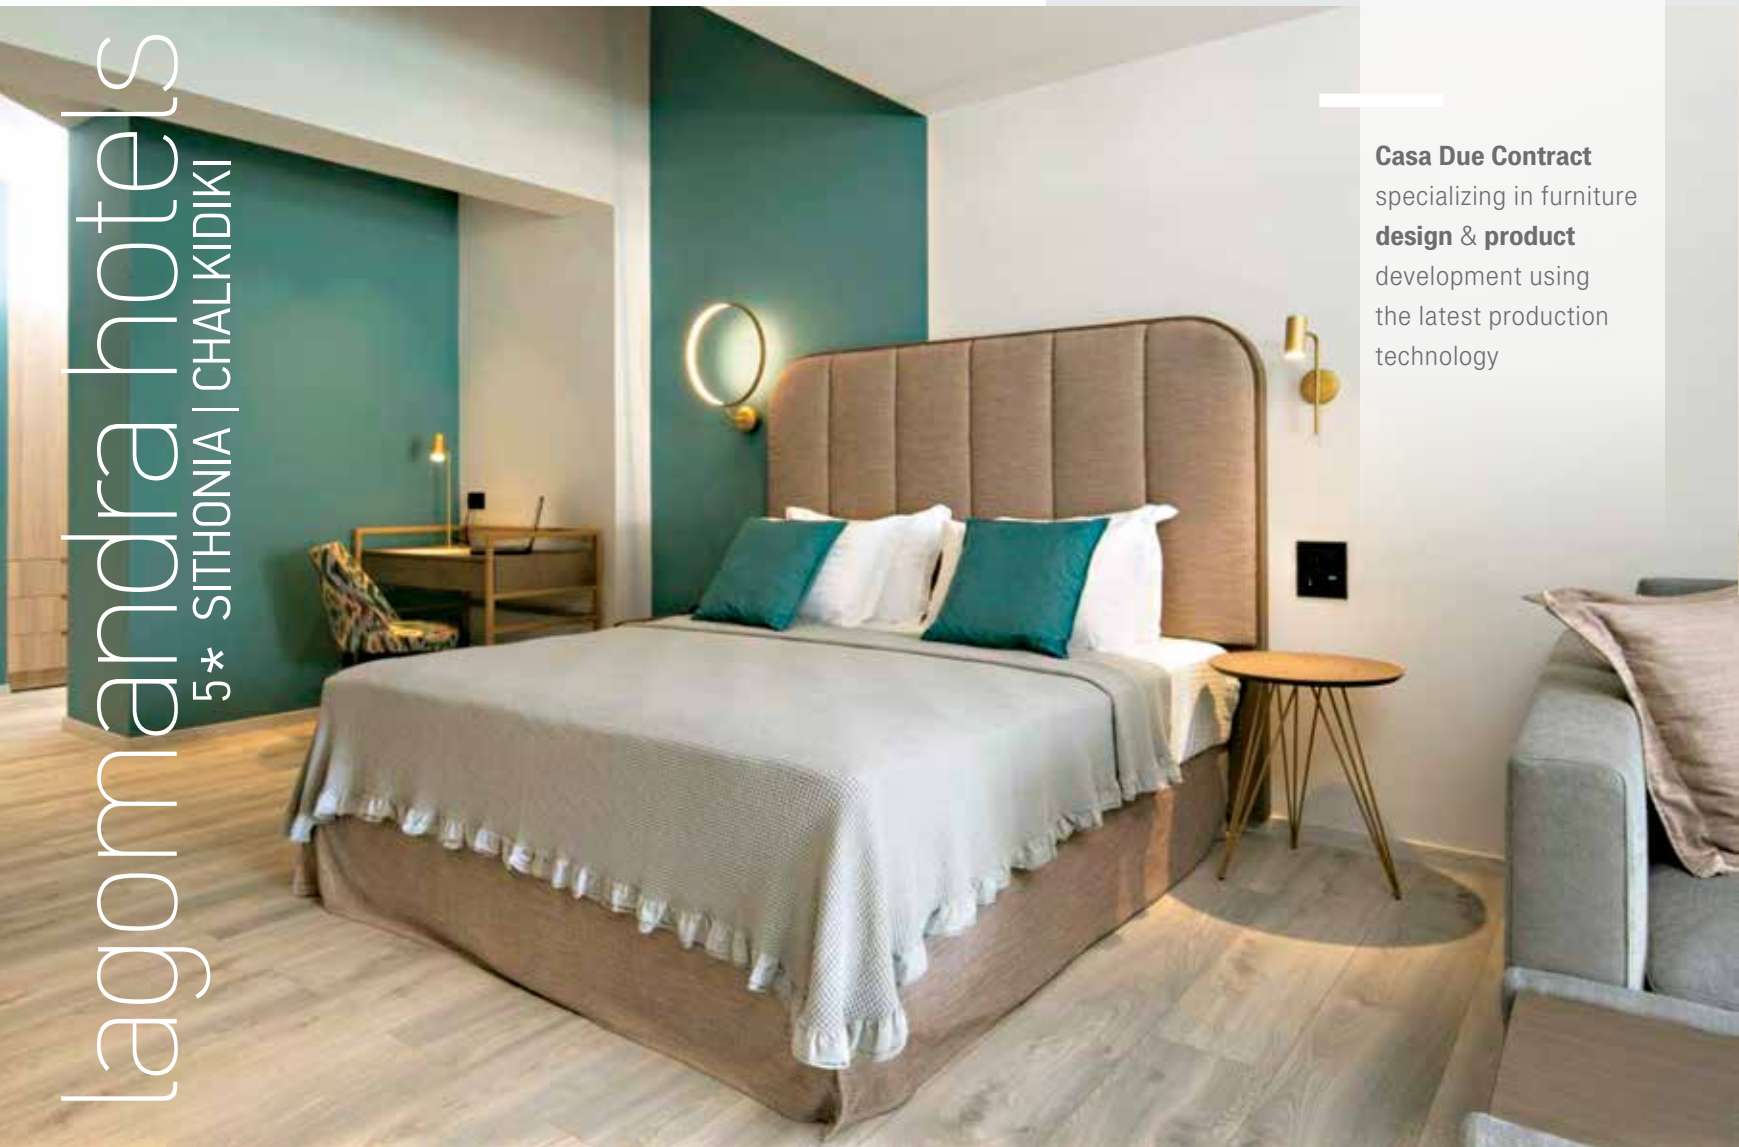

casa due  
CONTRACT FURNITURE

rooms lobby reception restaurant

CONTRACT FURNISHING RESTAURANT 2018

AKTI IMPERIAL 5\* | IXIA RHODES

lagomandra hotels  
5\* SITHONIA | CHALKIDIKI

Casa Due Contract  
specializing in furniture  
**design & product**  
development using  
the latest production  
technology